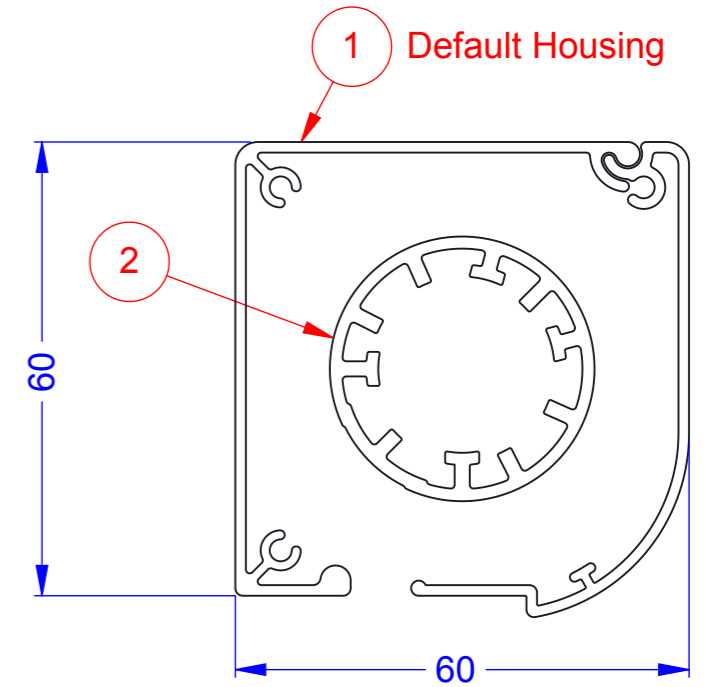

SMARTBLIND  
 COMPONENT DIMS - GENERAL  
 SCALE 1:1 at A3  
 Revision-001

SMARTBLIND  
VERTICAL SECT - FACE FIT  
SCALE 1:1 at A3  
Revision-001

SMARTBLIND  
VERTICAL SECT - REVEAL FIT  
SCALE 1:1 at A3  
Revision-001

SMARTBLIND  
PLAN VIEW - FACE FIT  
SCALE 1:1 at A3  
Revision-001

SMARTBLIND  
PLAN VIEW - REVEAL FIT  
SCALE 1:1 at A3  
Revision-001

SMARTBLIND  
PLAN VIEW - CORNER FIT  
SCALE 1:2 at A3  
Revision-001