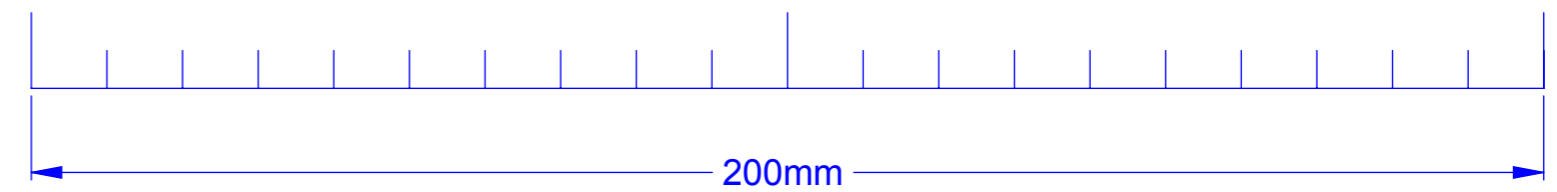

SMARTBLIND  
 COMPONENT DIMS - GENERAL  
 SCALE 1:1 at A3  
 Revision-001

SMARTBLIND  
VERTICAL SECT - FACE FIT  
SCALE 1:1 at A3  
Revision-001

SMARTBLIND  
VERTICAL SECT - REVEAL FIT  
SCALE 1:1 at A3  
Revision-001

SMARTBLIND  
PLAN VIEW - FACE FIT  
SCALE 1:1 at A3  
Revision-001

SMARTBLIND  
PLAN VIEW - REVEAL FIT  
SCALE 1:1 at A3  
Revision-001

SMARTBLIND  
PLAN VIEW - CORNER FIT  
SCALE 1:2 at A3  
Revision-001