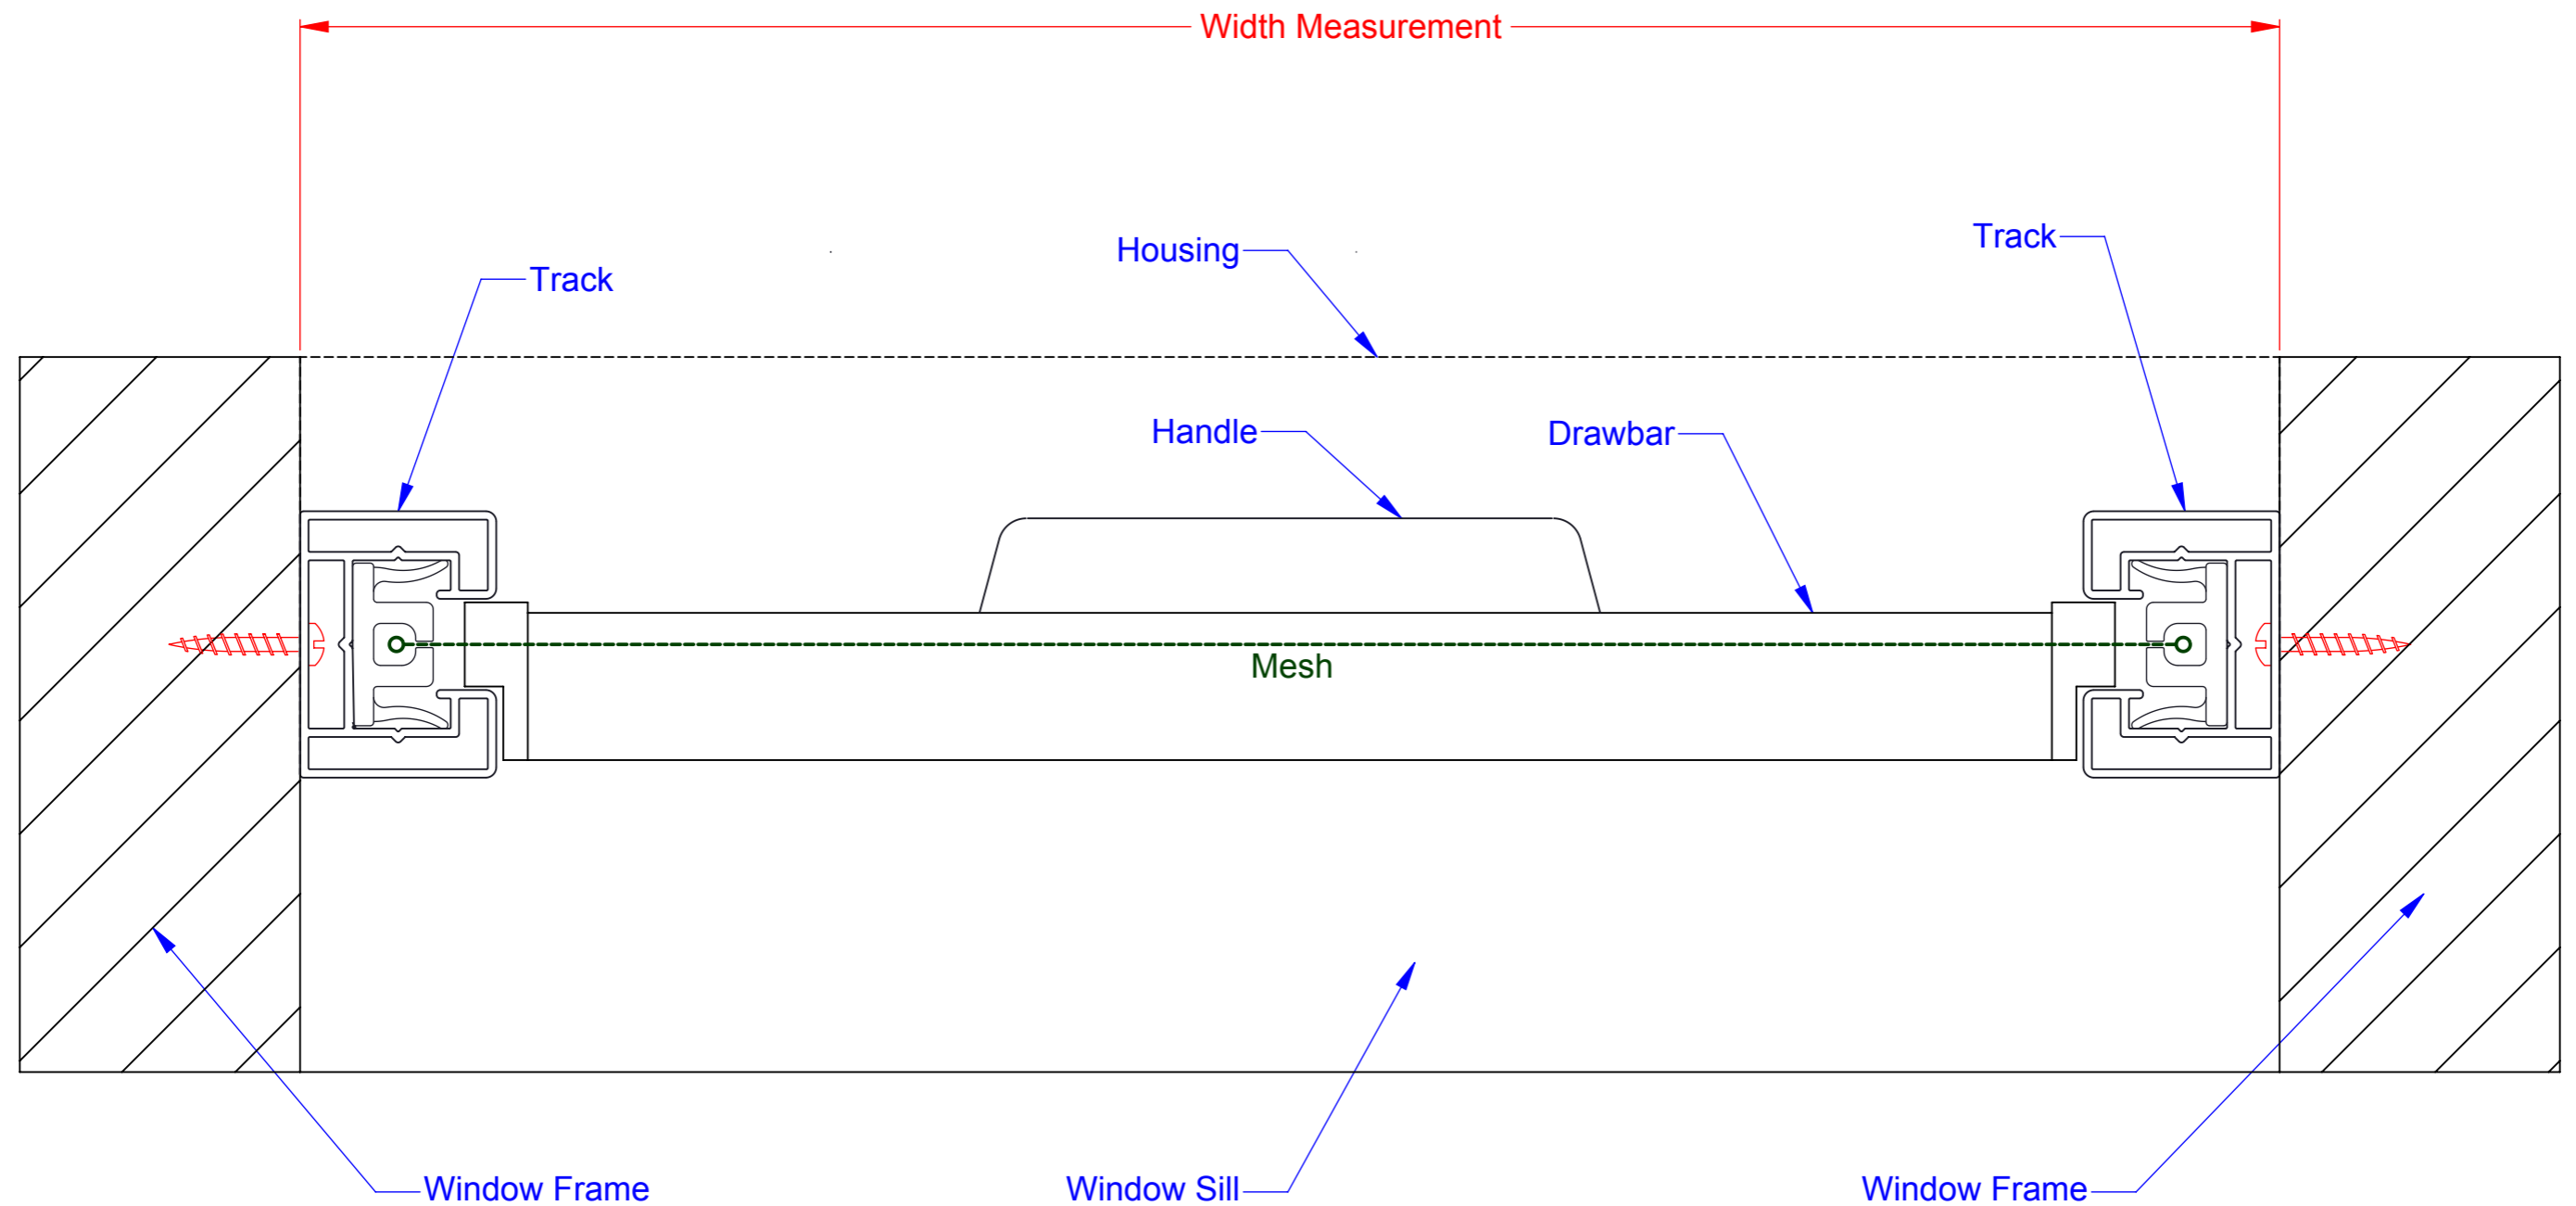

SMARTBLIND  
 COMPONENT DIMS - GENERAL  
 SCALE 1:1 at A3  
 Revision-001

SMARTBLIND  
VERTICAL SECT - FACE FIT  
SCALE 1:1 at A3  
Revision-001

SMARTBLIND  
VERTICAL SECT - REVEAL FIT  
SCALE 1:1 at A3  
Revision-001

SMARTBLIND  
PLAN VIEW - FACE FIT  
SCALE 1:1 at A3  
Revision-001

SMARTBLIND  
PLAN VIEW - REVEAL FIT  
SCALE 1:1 at A3  
Revision-001

SMARTBLIND  
PLAN VIEW - CORNER FIT  
SCALE 1:2 at A3  
Revision-001