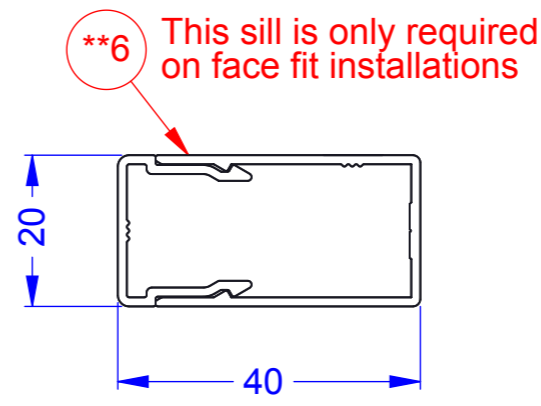

SMARTBLIND  
 COMPONENT DIMS - GENERAL  
 SCALE 1:1 at A3  
 Revision-001

SMARTBLIND  
VERTICAL SECT - FACE FIT  
SCALE 1:1 at A3  
Revision-001

SMARTBLIND  
VERTICAL SECT - REVEAL FIT  
SCALE 1:1 at A3  
Revision-001

SMARTBLIND  
PLAN VIEW - FACE FIT  
SCALE 1:1 at A3  
Revision-001

SMARTBLIND  
PLAN VIEW - REVEAL FIT  
SCALE 1:1 at A3  
Revision-001

SMARTBLIND  
PLAN VIEW - CORNER FIT  
SCALE 1:2 at A3  
Revision-001