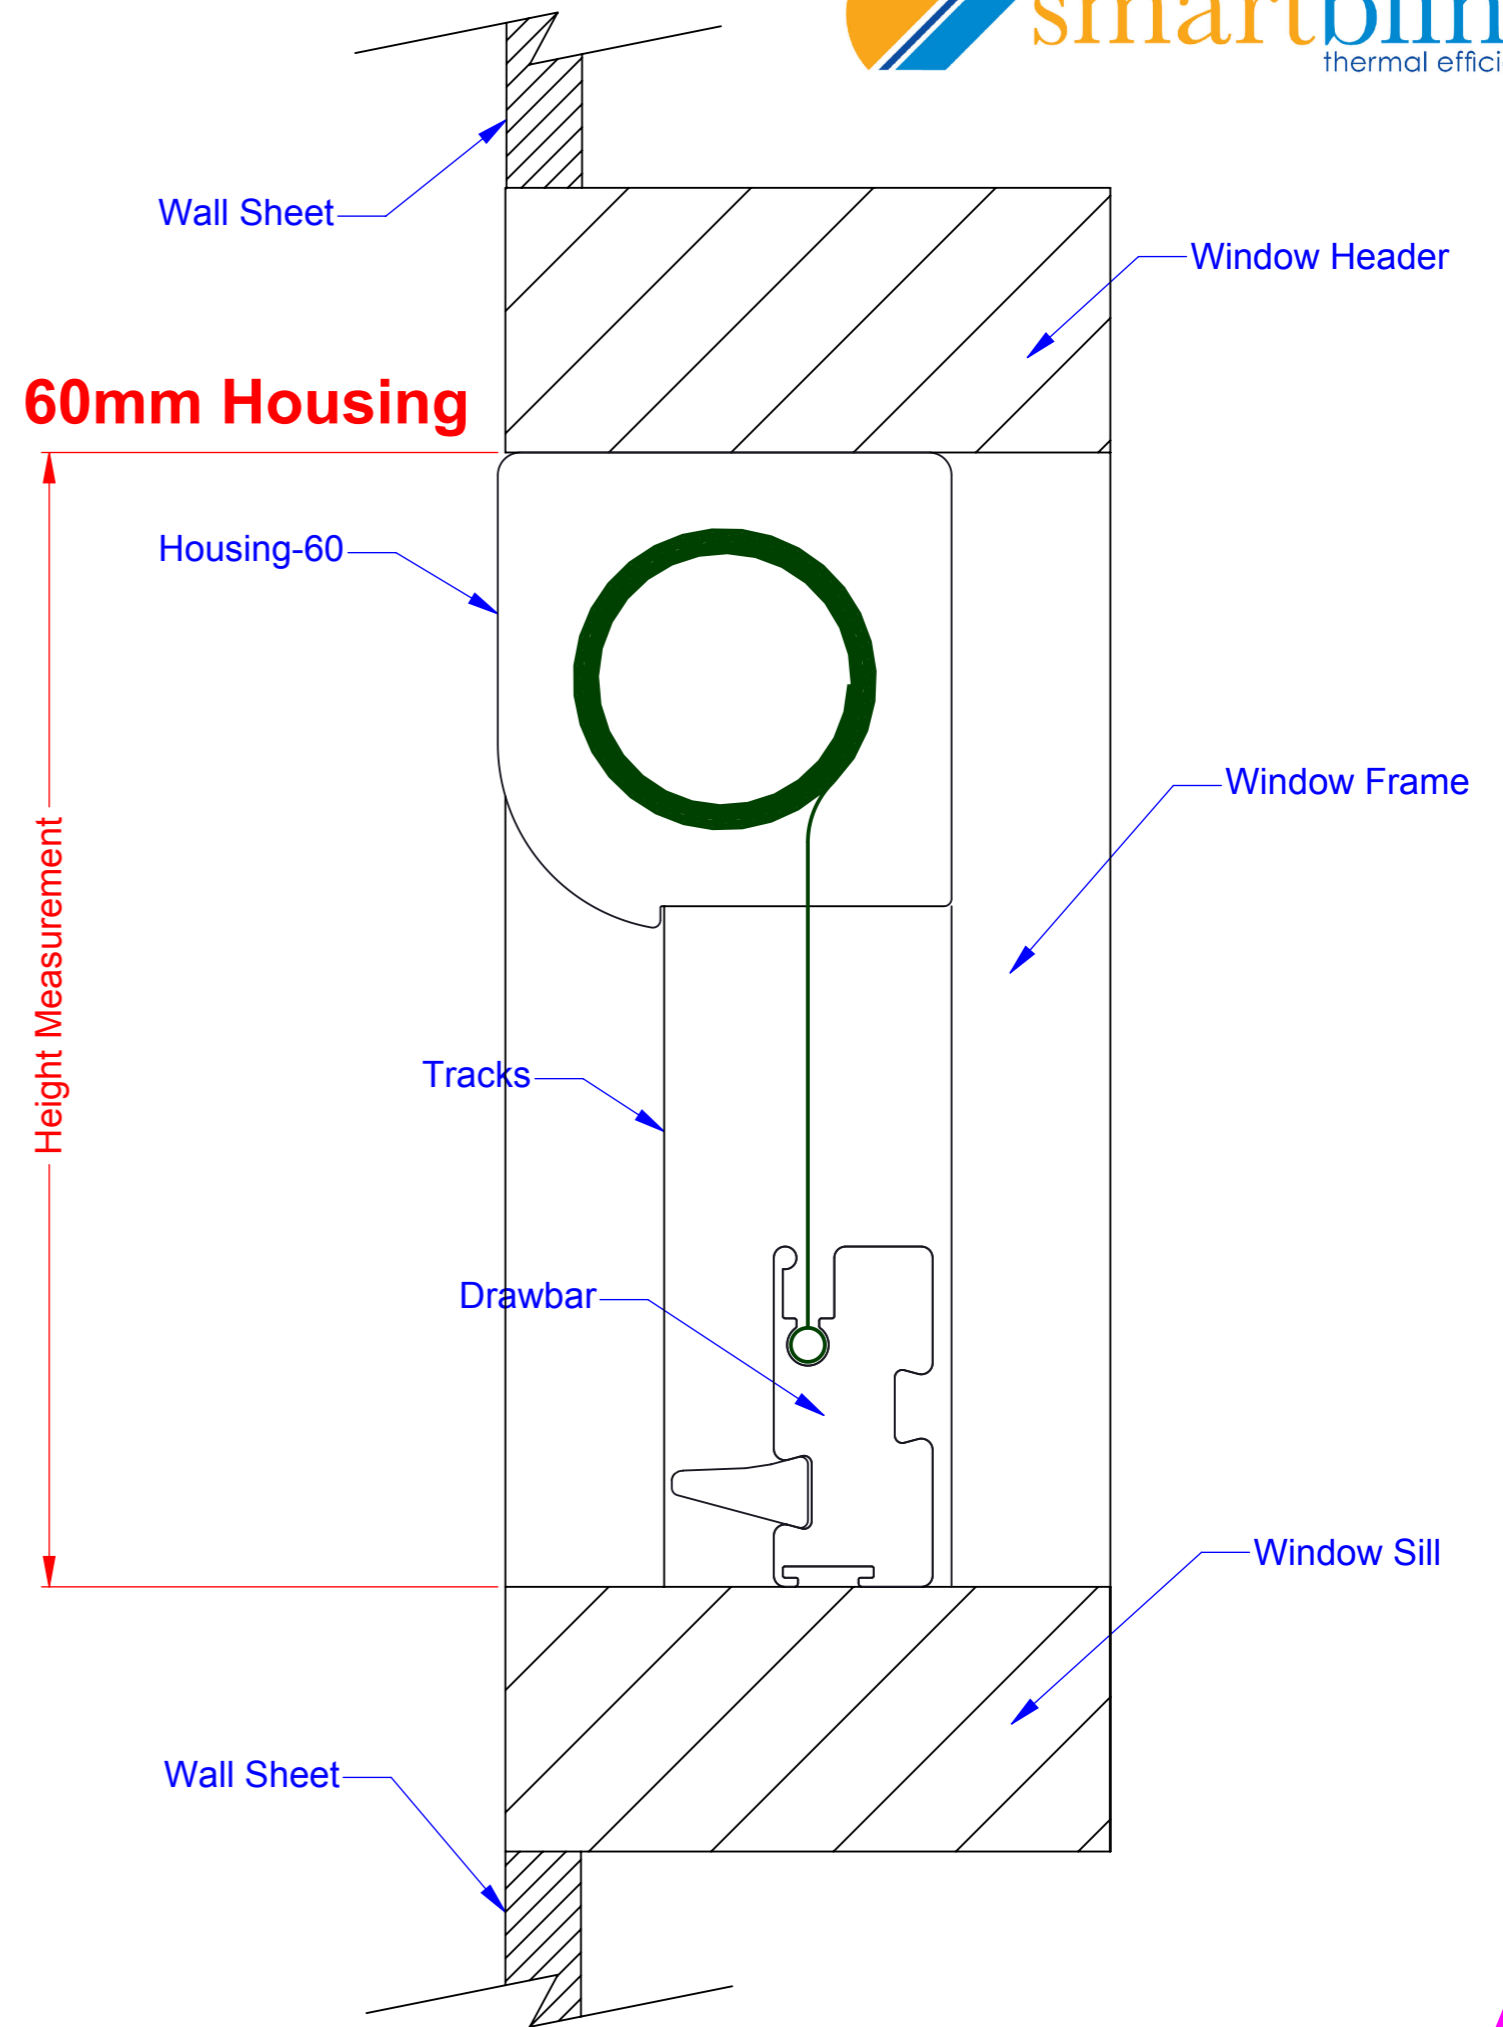

SMARTBLIND  
 COMPONENT DIMS - GENERAL  
 SCALE 1:1 at A3  
 Revision-001

SMARTBLIND  
VERTICAL SECT - FACE FIT  
SCALE 1:1 at A3  
Revision-001

SMARTBLIND  
VERTICAL SECT - REVEAL FIT  
SCALE 1:1 at A3  
Revision-001

SMARTBLIND  
PLAN VIEW - FACE FIT  
SCALE 1:1 at A3  
Revision-001

SMARTBLIND  
PLAN VIEW - REVEAL FIT  
SCALE 1:1 at A3  
Revision-001

SMARTBLIND  
PLAN VIEW - CORNER FIT  
SCALE 1:2 at A3  
Revision-001