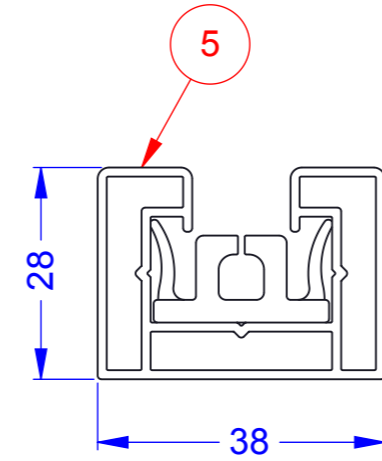

SMARTBLIND  
 COMPONENT DIMS - GENERAL  
 SCALE 1:1 at A3  
 Revision-001

SMARTBLIND  
VERTICAL SECT - FACE FIT  
SCALE 1:1 at A3  
Revision-001

SMARTBLIND  
VERTICAL SECT - REVEAL FIT  
SCALE 1:1 at A3  
Revision-001

SMARTBLIND  
PLAN VIEW - FACE FIT  
SCALE 1:1 at A3  
Revision-001

SMARTBLIND  
PLAN VIEW - REVEAL FIT  
SCALE 1:1 at A3  
Revision-001

SMARTBLIND  
PLAN VIEW - CORNER FIT  
SCALE 1:2 at A3  
Revision-001