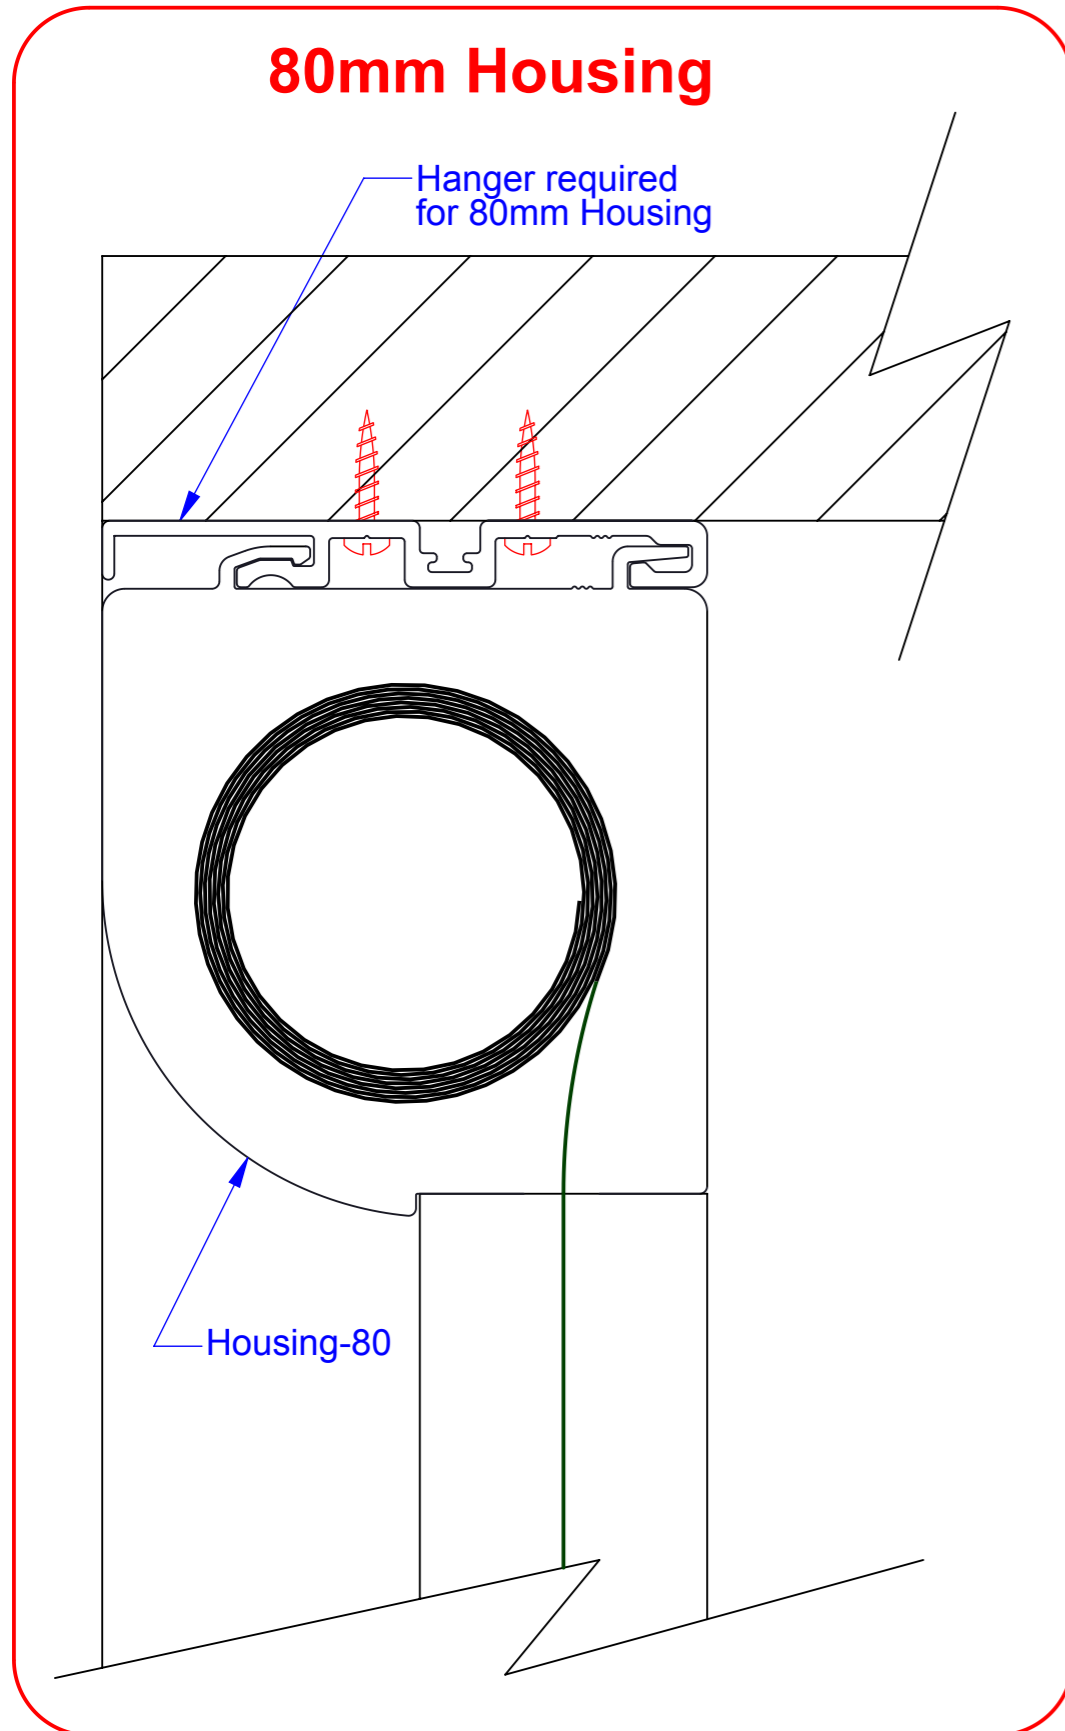

SMARTBLIND  
 COMPONENT DIMS - GENERAL  
 SCALE 1:1 at A3  
 Revision-001

SMARTBLIND  
VERTICAL SECT - FACE FIT  
SCALE 1:1 at A3  
Revision-001

SMARTBLIND  
VERTICAL SECT - REVEAL FIT  
SCALE 1:1 at A3  
Revision-001

SMARTBLIND  
PLAN VIEW - FACE FIT  
SCALE 1:1 at A3  
Revision-001

SMARTBLIND  
PLAN VIEW - REVEAL FIT  
SCALE 1:1 at A3  
Revision-001

SMARTBLIND  
PLAN VIEW - CORNER FIT  
SCALE 1:2 at A3  
Revision-001