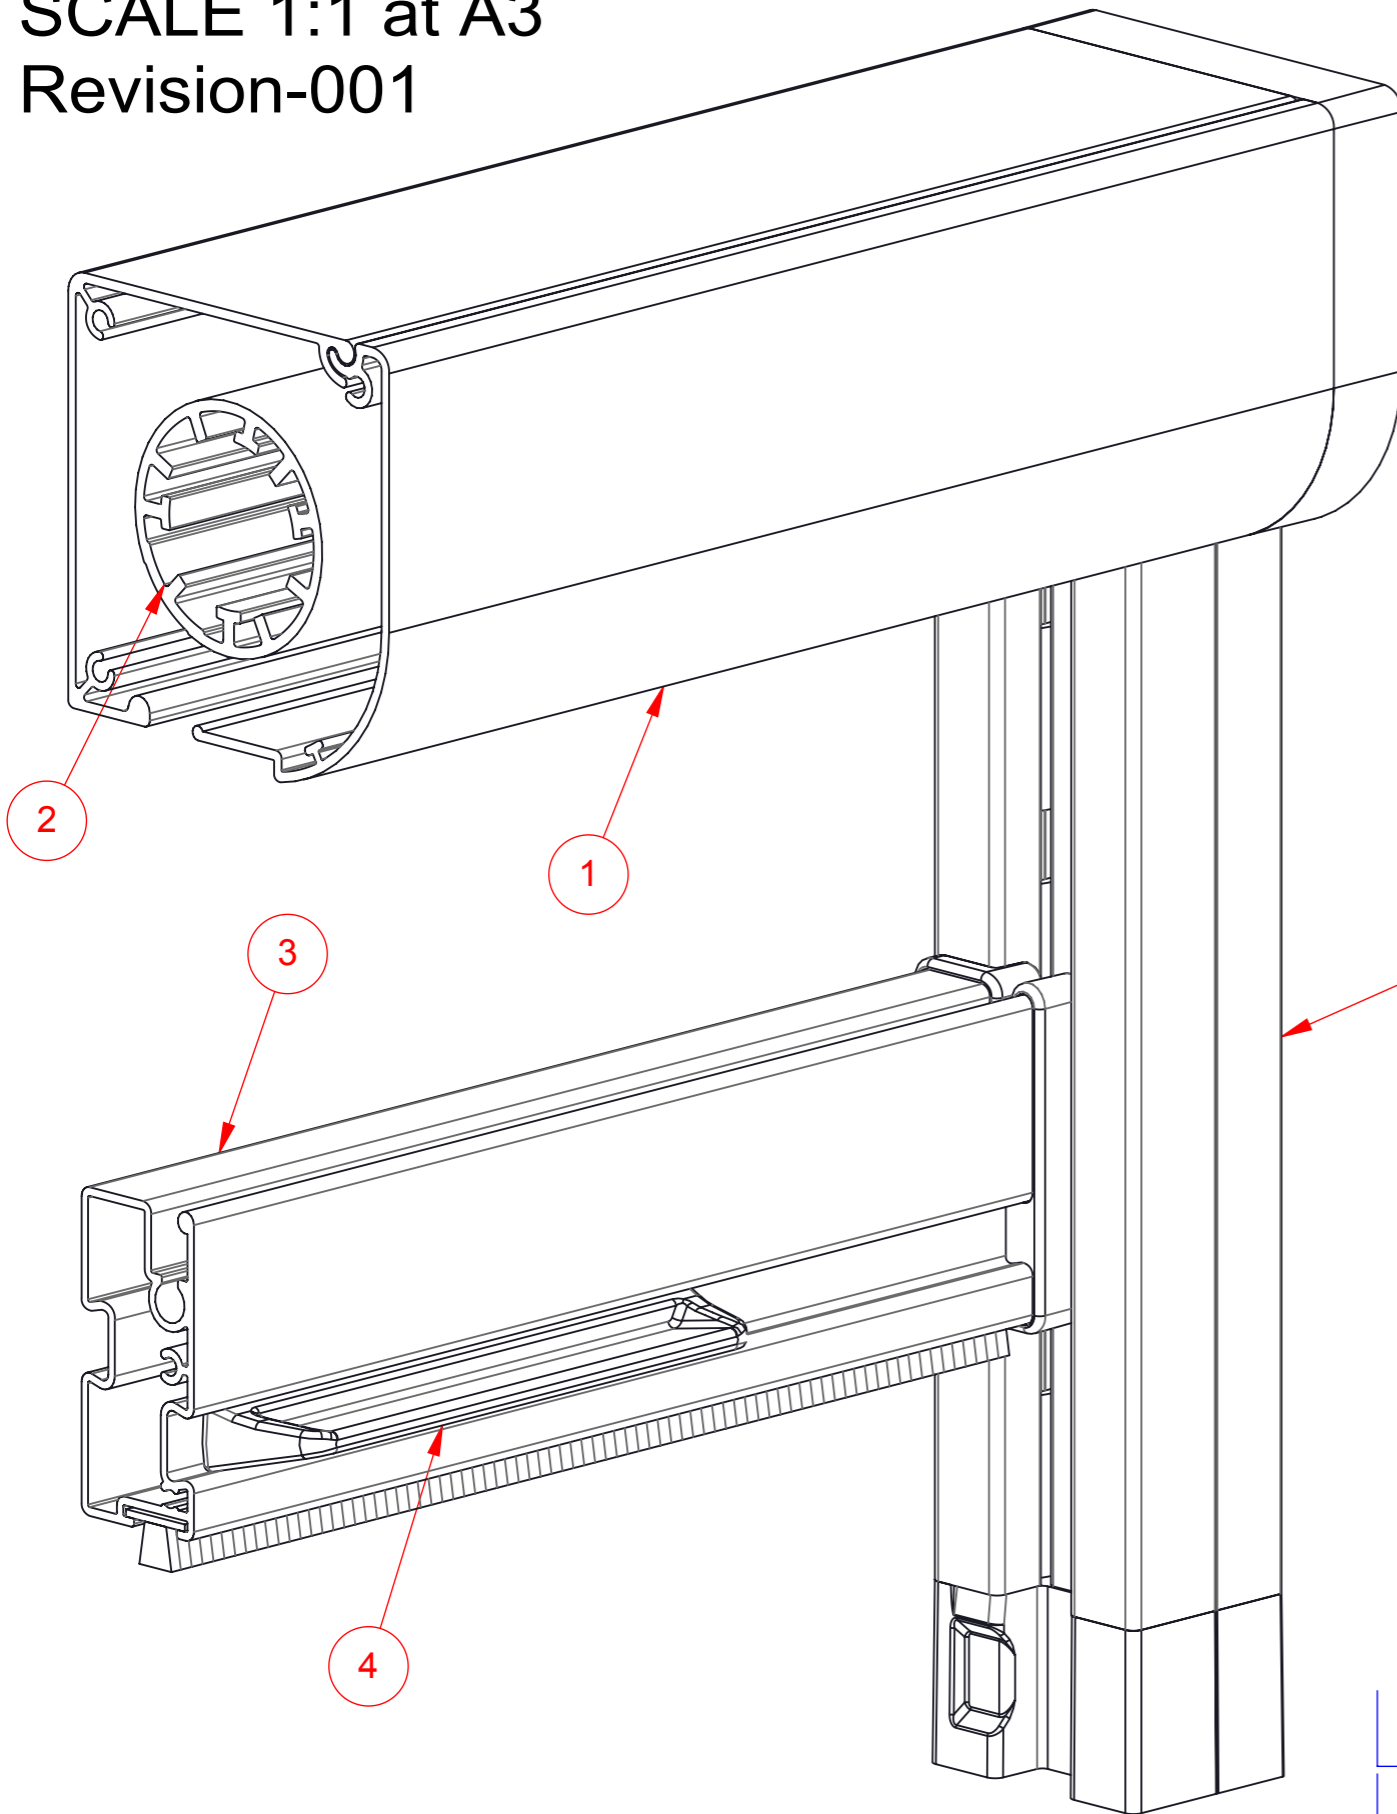

SMARTBLIND  
 COMPONENT DIMS - GENERAL  
 SCALE 1:1 at A3  
 Revision-001

SMARTBLIND  
VERTICAL SECT - FACE FIT  
SCALE 1:1 at A3  
Revision-001

SMARTBLIND  
VERTICAL SECT - REVEAL FIT  
SCALE 1:1 at A3  
Revision-001

SMARTBLIND  
PLAN VIEW - FACE FIT  
SCALE 1:1 at A3  
Revision-001

SMARTBLIND  
PLAN VIEW - REVEAL FIT  
SCALE 1:1 at A3  
Revision-001

SMARTBLIND  
PLAN VIEW - CORNER FIT  
SCALE 1:2 at A3  
Revision-001