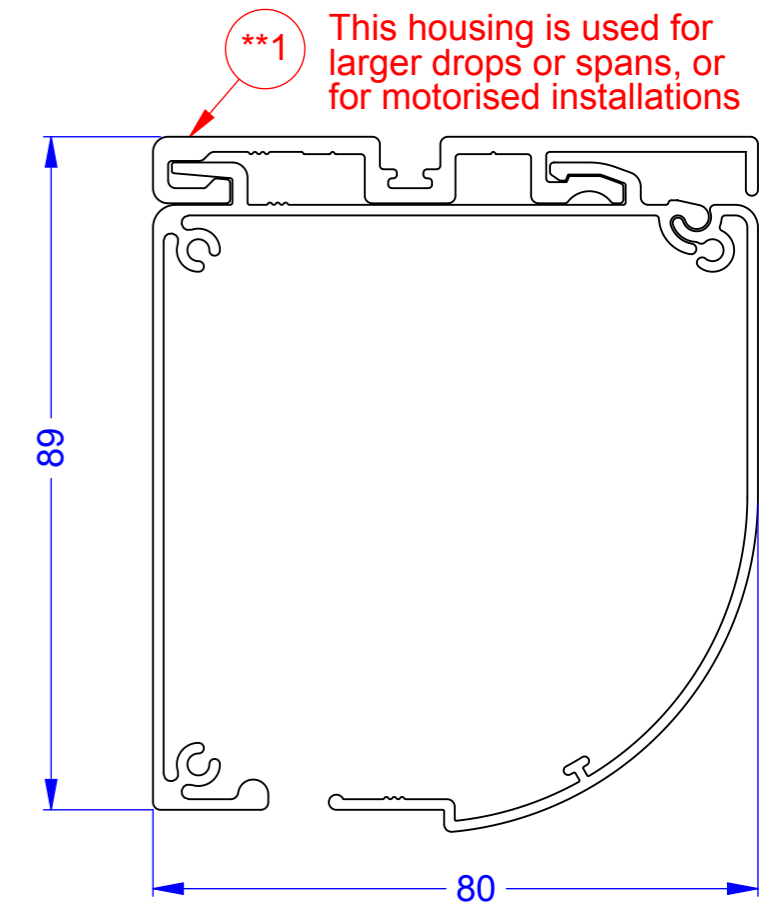

SMARTBLIND  
 COMPONENT DIMS - GENERAL  
 SCALE 1:1 at A3  
 Revision-001

SMARTBLIND  
VERTICAL SECT - FACE FIT  
SCALE 1:1 at A3  
Revision-001

SMARTBLIND  
VERTICAL SECT - REVEAL FIT  
SCALE 1:1 at A3  
Revision-001

SMARTBLIND  
PLAN VIEW - FACE FIT  
SCALE 1:1 at A3  
Revision-001

SMARTBLIND  
PLAN VIEW - REVEAL FIT  
SCALE 1:1 at A3  
Revision-001

SMARTBLIND  
PLAN VIEW - CORNER FIT  
SCALE 1:2 at A3  
Revision-001