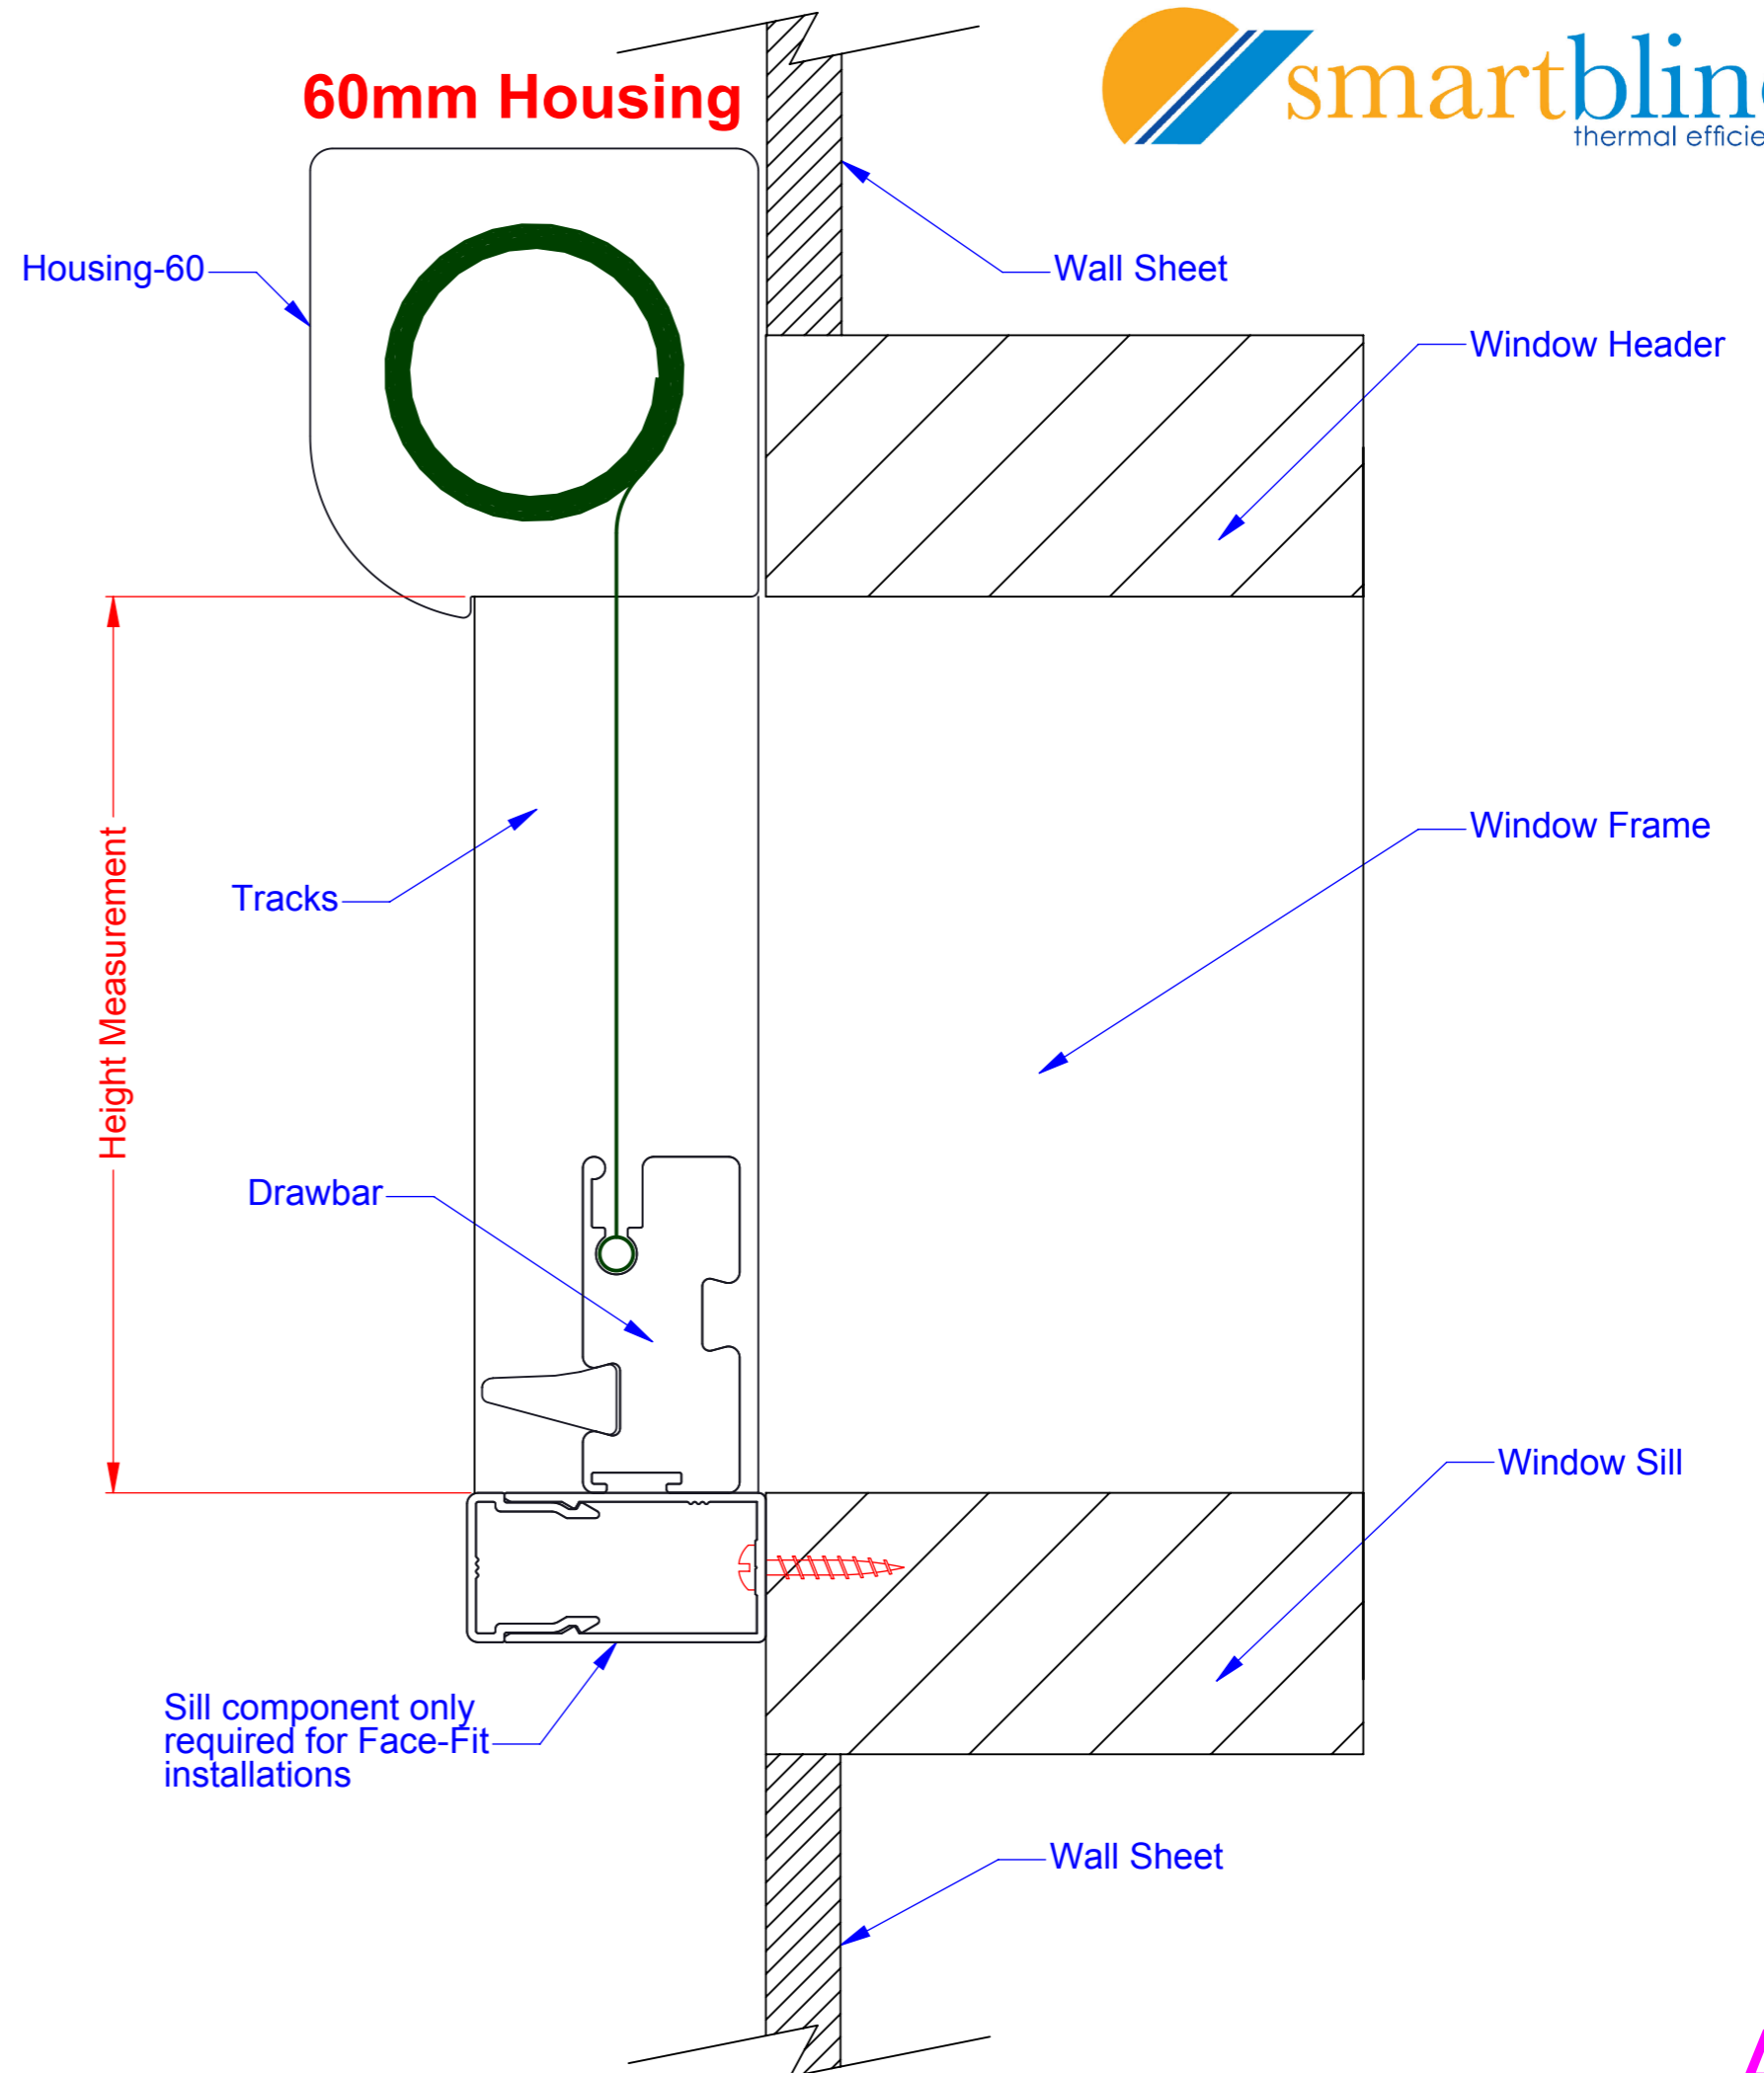

SMARTBLIND  
 COMPONENT DIMS - GENERAL  
 SCALE 1:1 at A3  
 Revision-001

SMARTBLIND  
VERTICAL SECT - FACE FIT  
SCALE 1:1 at A3  
Revision-001

SMARTBLIND  
VERTICAL SECT - REVEAL FIT  
SCALE 1:1 at A3  
Revision-001

SMARTBLIND  
PLAN VIEW - FACE FIT  
SCALE 1:1 at A3  
Revision-001

SMARTBLIND  
PLAN VIEW - REVEAL FIT  
SCALE 1:1 at A3  
Revision-001

SMARTBLIND  
PLAN VIEW - CORNER FIT  
SCALE 1:2 at A3  
Revision-001