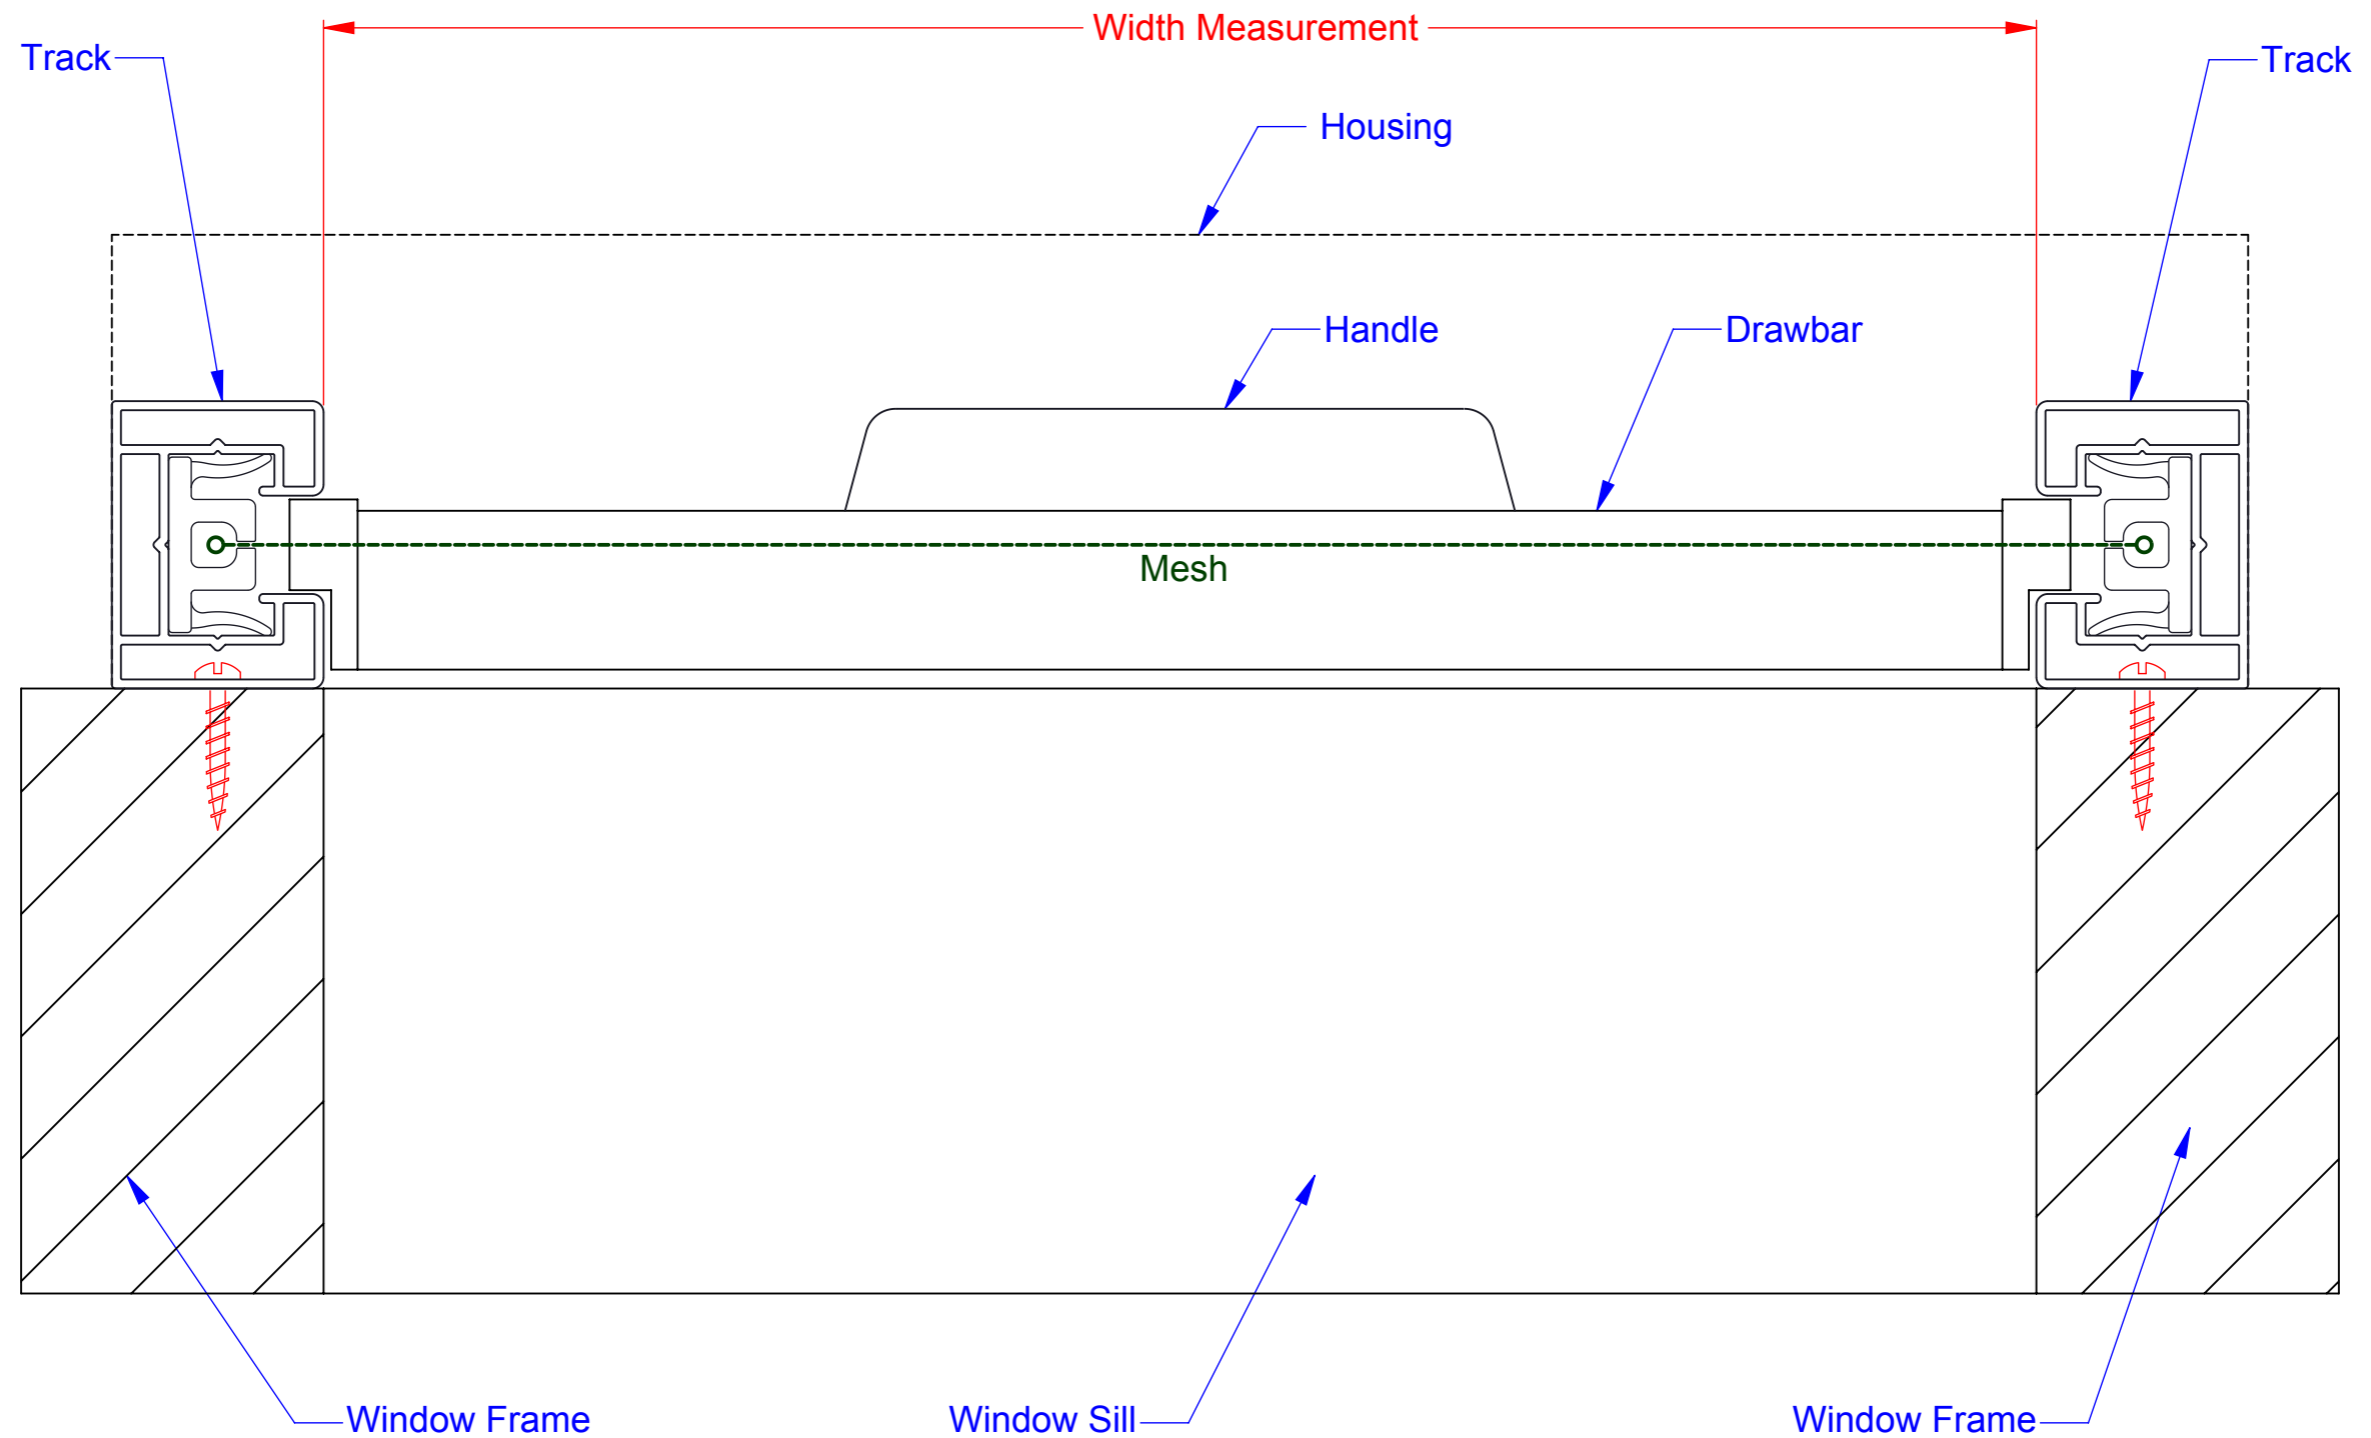

SMARTBLIND  
 COMPONENT DIMS - GENERAL  
 SCALE 1:1 at A3  
 Revision-001

SMARTBLIND  
VERTICAL SECT - FACE FIT  
SCALE 1:1 at A3  
Revision-001

SMARTBLIND  
VERTICAL SECT - REVEAL FIT  
SCALE 1:1 at A3  
Revision-001

SMARTBLIND  
PLAN VIEW - FACE FIT  
SCALE 1:1 at A3  
Revision-001

SMARTBLIND  
PLAN VIEW - REVEAL FIT  
SCALE 1:1 at A3  
Revision-001

SMARTBLIND  
PLAN VIEW - CORNER FIT  
SCALE 1:2 at A3  
Revision-001