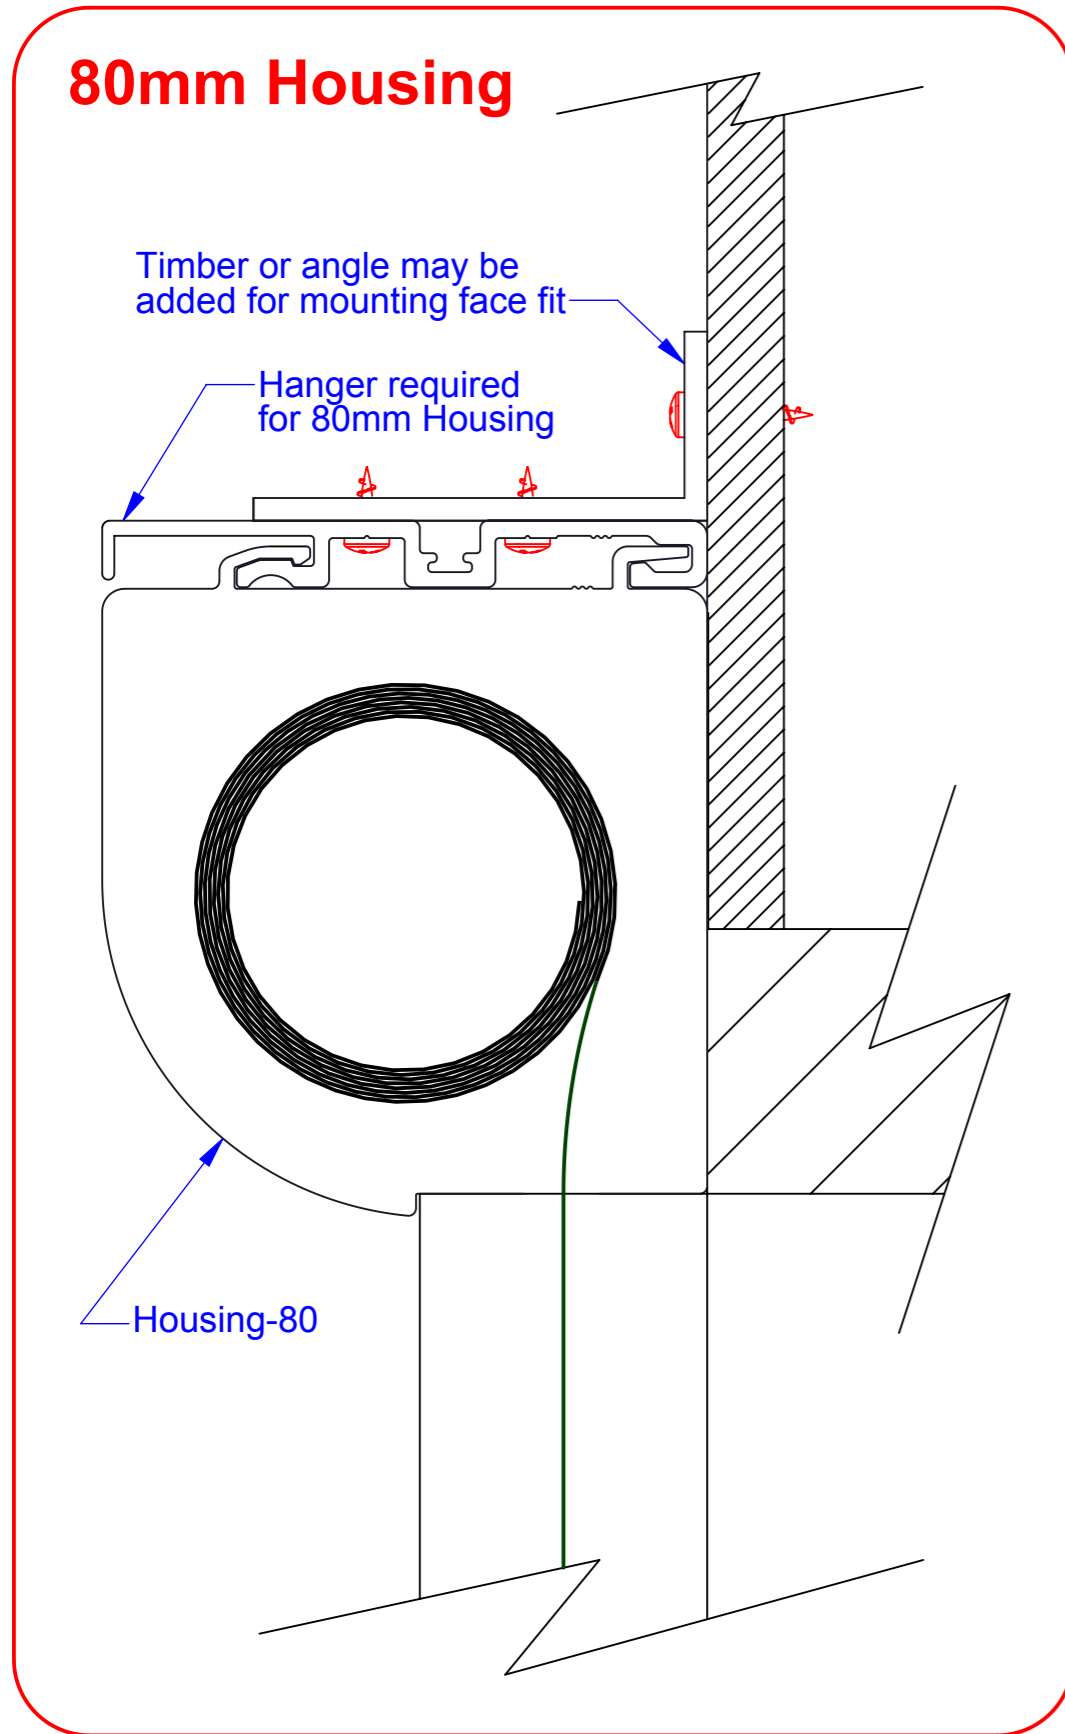

SMARTBLIND  
 COMPONENT DIMS - GENERAL  
 SCALE 1:1 at A3  
 Revision-001

SMARTBLIND  
VERTICAL SECT - FACE FIT  
SCALE 1:1 at A3  
Revision-001

SMARTBLIND  
VERTICAL SECT - REVEAL FIT  
SCALE 1:1 at A3  
Revision-001

SMARTBLIND  
PLAN VIEW - FACE FIT  
SCALE 1:1 at A3  
Revision-001

SMARTBLIND  
PLAN VIEW - REVEAL FIT  
SCALE 1:1 at A3  
Revision-001

SMARTBLIND  
PLAN VIEW - CORNER FIT  
SCALE 1:2 at A3  
Revision-001