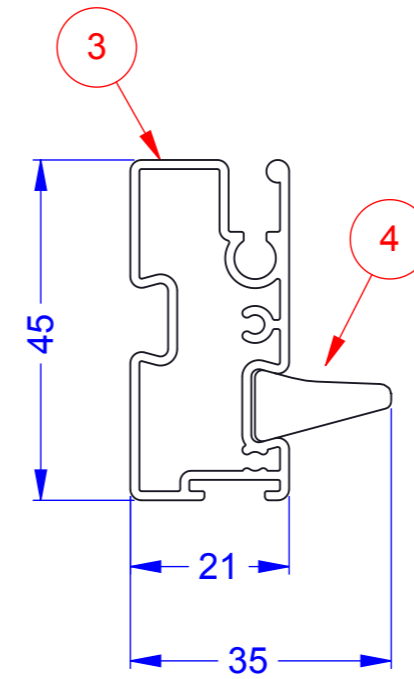

SMARTBLIND  
 COMPONENT DIMS - GENERAL  
 SCALE 1:1 at A3  
 Revision-001

SMARTBLIND  
VERTICAL SECT - FACE FIT  
SCALE 1:1 at A3  
Revision-001

SMARTBLIND  
VERTICAL SECT - REVEAL FIT  
SCALE 1:1 at A3  
Revision-001

SMARTBLIND  
PLAN VIEW - FACE FIT  
SCALE 1:1 at A3  
Revision-001

SMARTBLIND  
PLAN VIEW - REVEAL FIT  
SCALE 1:1 at A3  
Revision-001

SMARTBLIND  
PLAN VIEW - CORNER FIT  
SCALE 1:2 at A3  
Revision-001